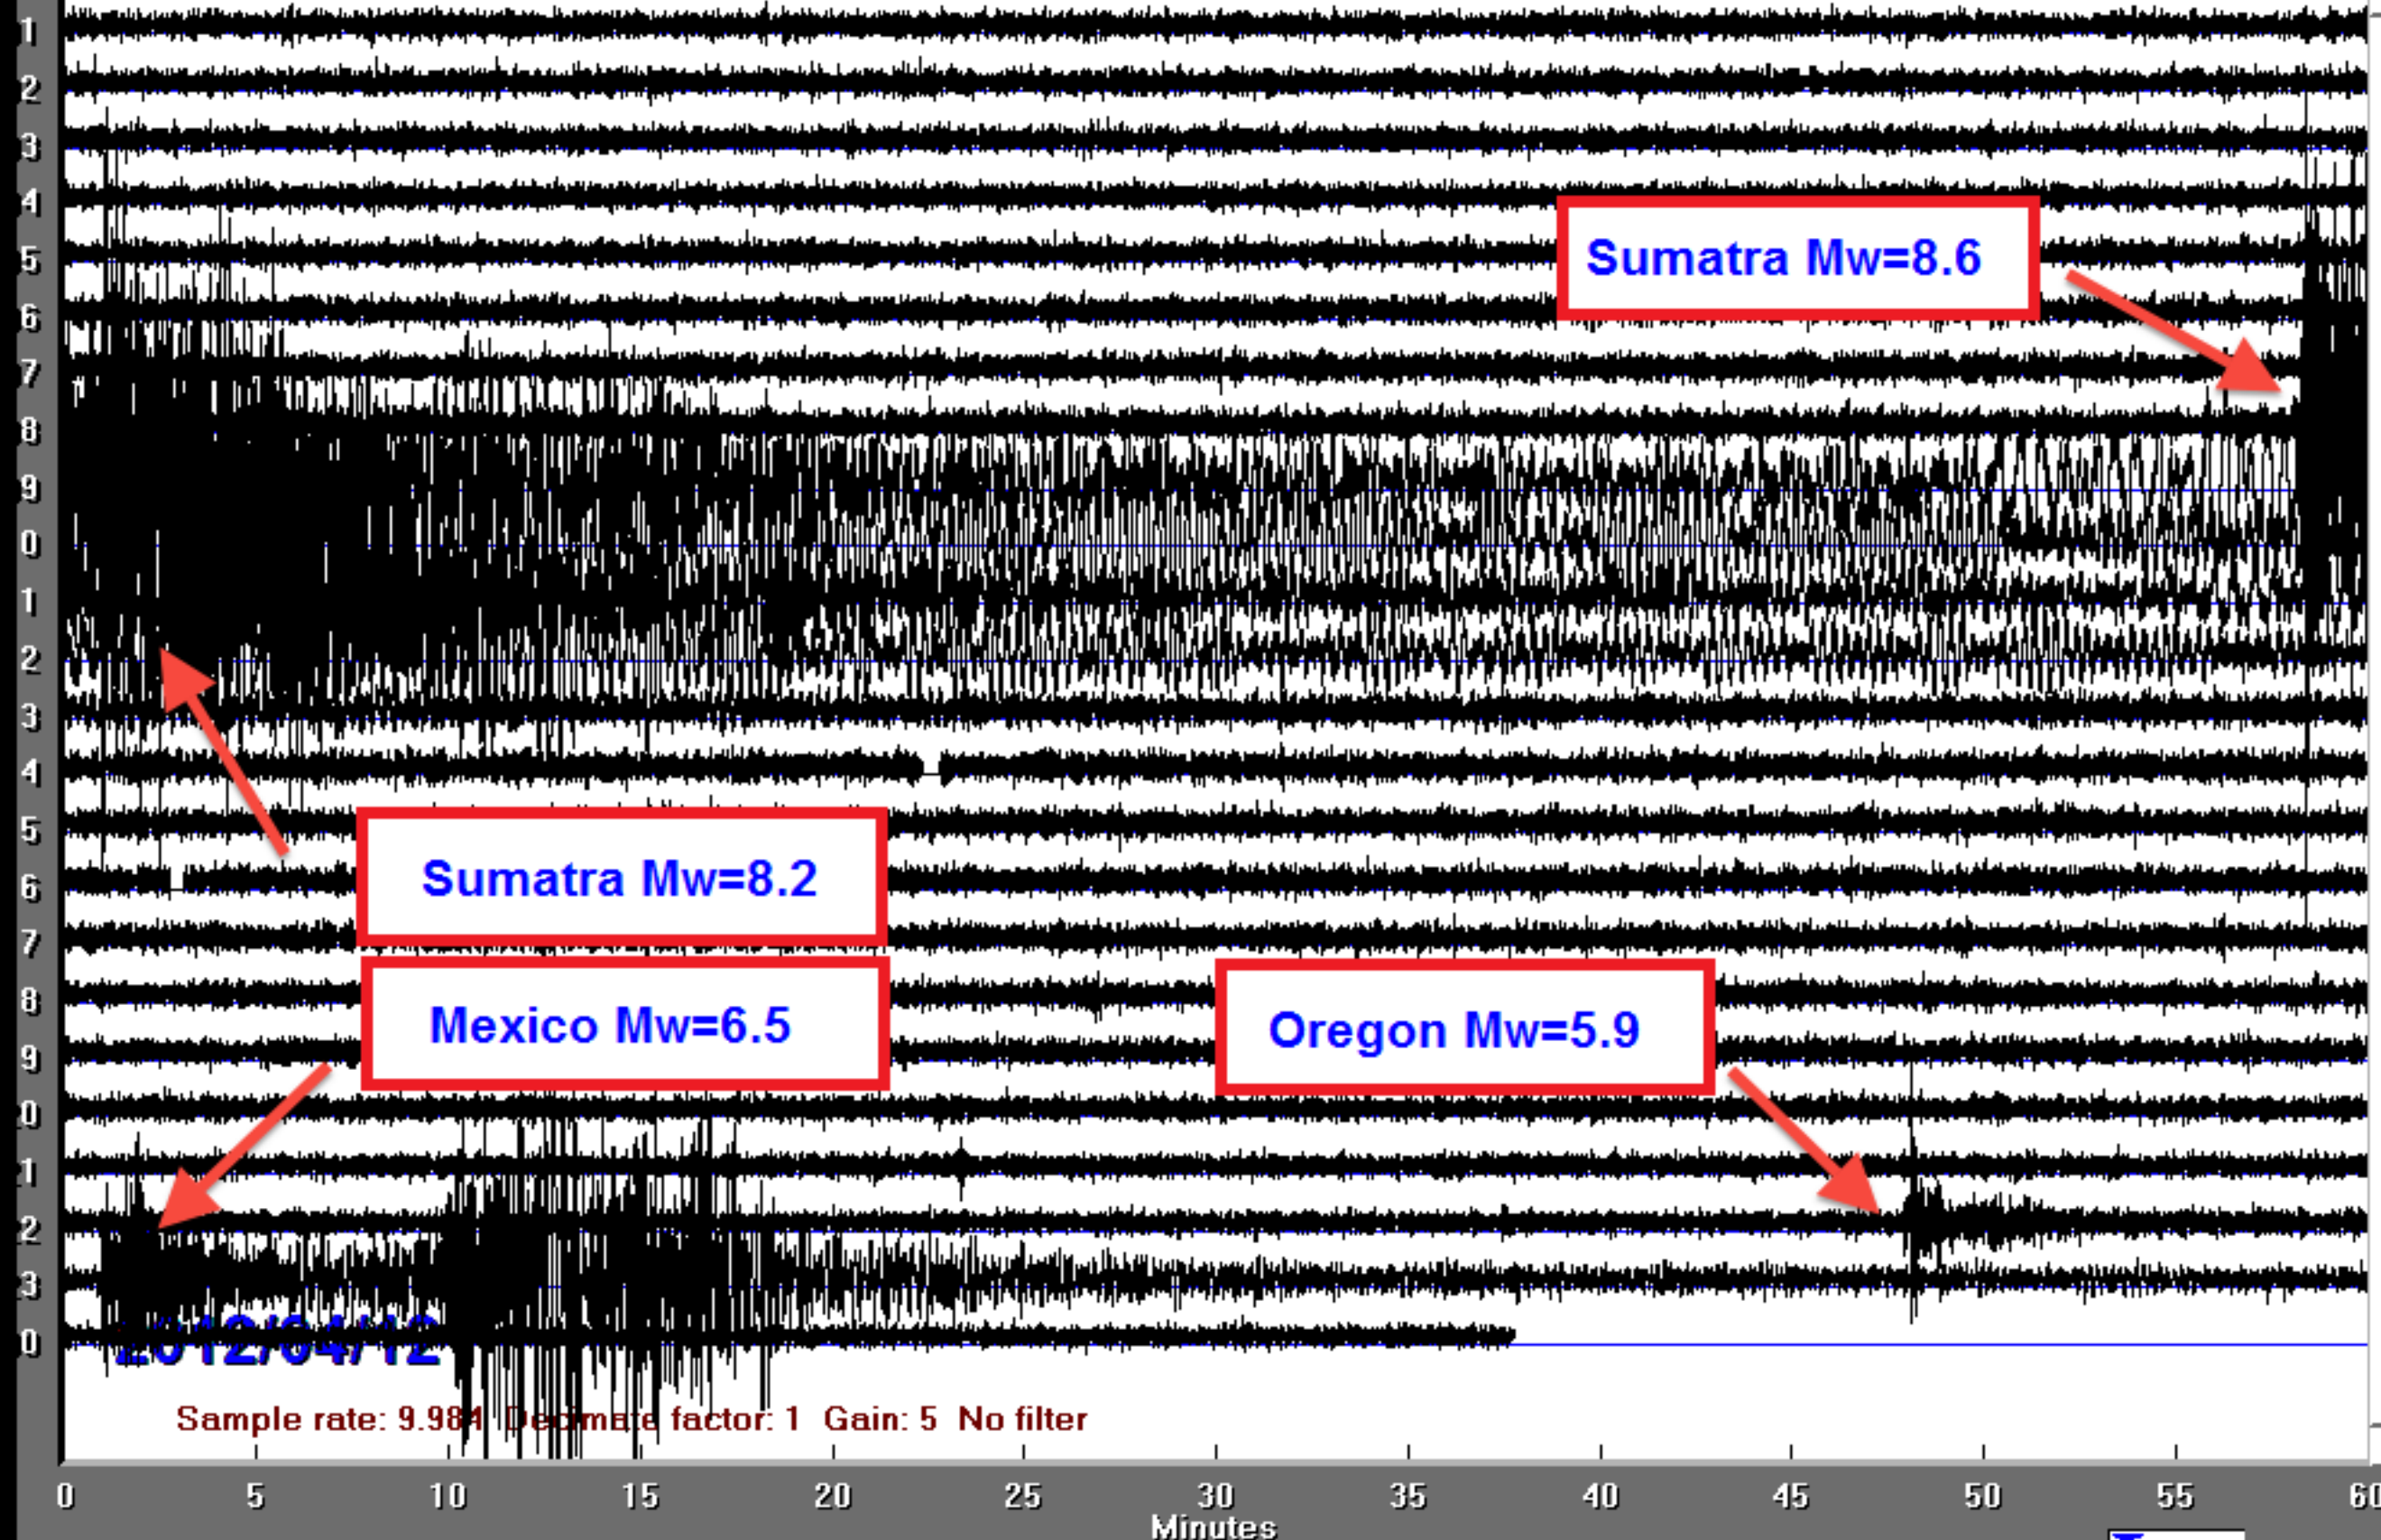

2012/04/11

Sumatra Mw=8.6

Sumatra Mw=8.2

Mexico Mw=6.5

Oregon Mw=5.9

Sample rate: 9.984 Decimate factor: 1 Gain: 5 No filter

2012/04/12

00:37:42